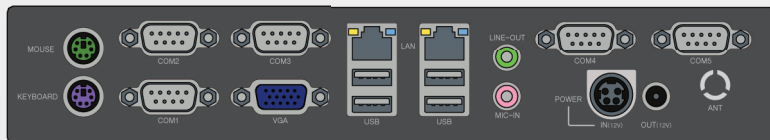

Dimension

Unit = mm

Specifications

CPU	Intel® Celeron® 1037U, Dual Core (1.8GHz, 2M Cache)
Chipset	Intel® NM70
Memory	2GB DDR3 1333MHz, SoDIMM (Up to 8GB)
HDD	2.5", SSD 32GB~, m-SATA (32GB~) Support IDE/AHCI mode
Display	17"inch, 1280 X 1024, 24Bit Luminance : 250 cd/m², Backlight : LED
Touch Panel	17", 5-Wire Resistive (True Flat)
VGA	1EA VGA(DSUB15), Intel® HD Graphics 2500
LAN	2 EA (Intel® Gigabit LAN)
Serial (DSUB-9p)	1EA RS-232/422/485 (COM1) 4EA RS-232 (Support Powered COM2/3 by BIOS)
PS/2	2EA (Keyboard / Mouse)
USB	4 EA (I/O) (USB2.0)
Audio	Line-Out, MIC-In, Realtek ALC269 HD2.1 Audio
Speaker	-
Expansion Interface	1EA Full Size m-SATA SATA-II 1EA PCIe (x1)
Cooler & FAN	Fanless
Power Adaptor	60[W] Adaptor Input AC 100~240V/50~60HZ, DC 12V/5A
Dimension(W,H,T)	427 x 360 x 60 (mm)
Weight	5.9kg
OS supported	POSReady7, 2009 / Win XP / Win7 / Win8

Optional

OS	Microsoft® Windows XP, Windows 7, Windows 8 POSReady2009, POSReady7
Wall Mount	75x75, 100x100mm VESA (Swivel Type / Fixed Type) · Swivel Type · Fixed Type
WiFi	802.11 b/g/n (USB, Internal type / External type)

* Design and Specifications are subject to change without notice.