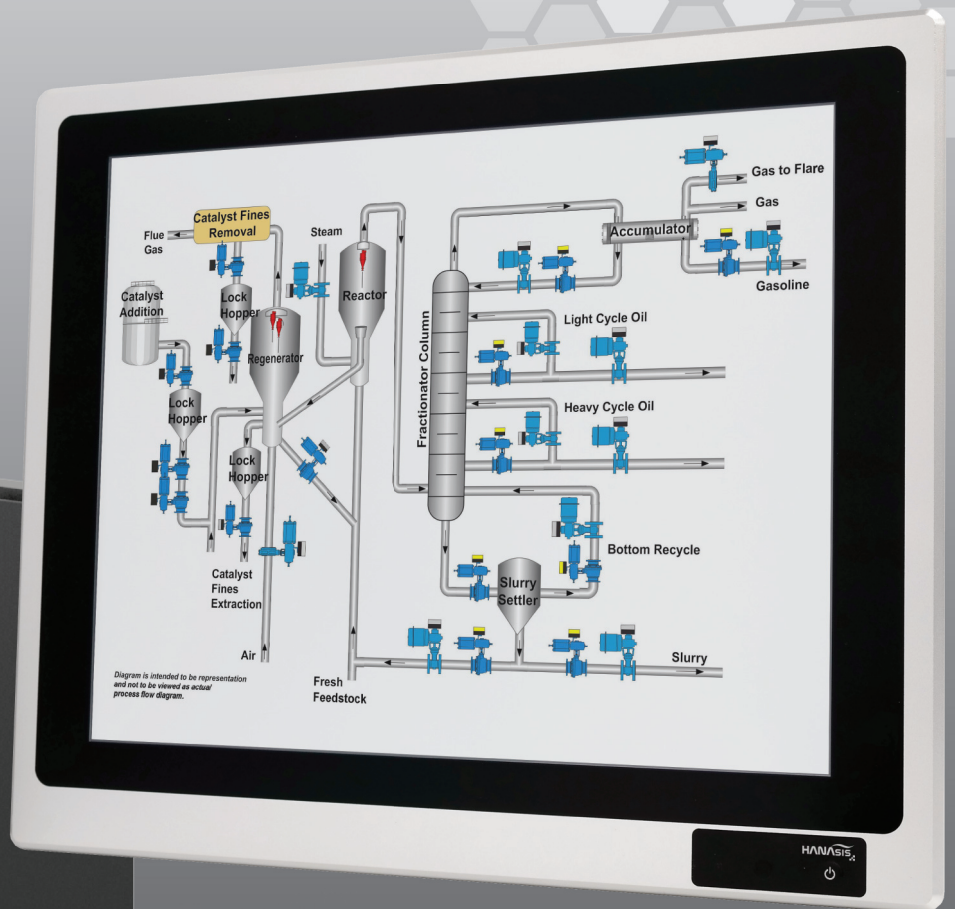

# IPC-A170T

IPC-A170T is powered by Intel® Celeron® 1037U processors for amazing visuals, blazing performance. That's Intel-level performance.

## Key Features

- Front Panel Water Resistant (IP-65)
- Toolless Structure for Easy maintenance (Patentee)
- Intel® Celeron® 1037U processors
- 17" Industrial Panel PC performance