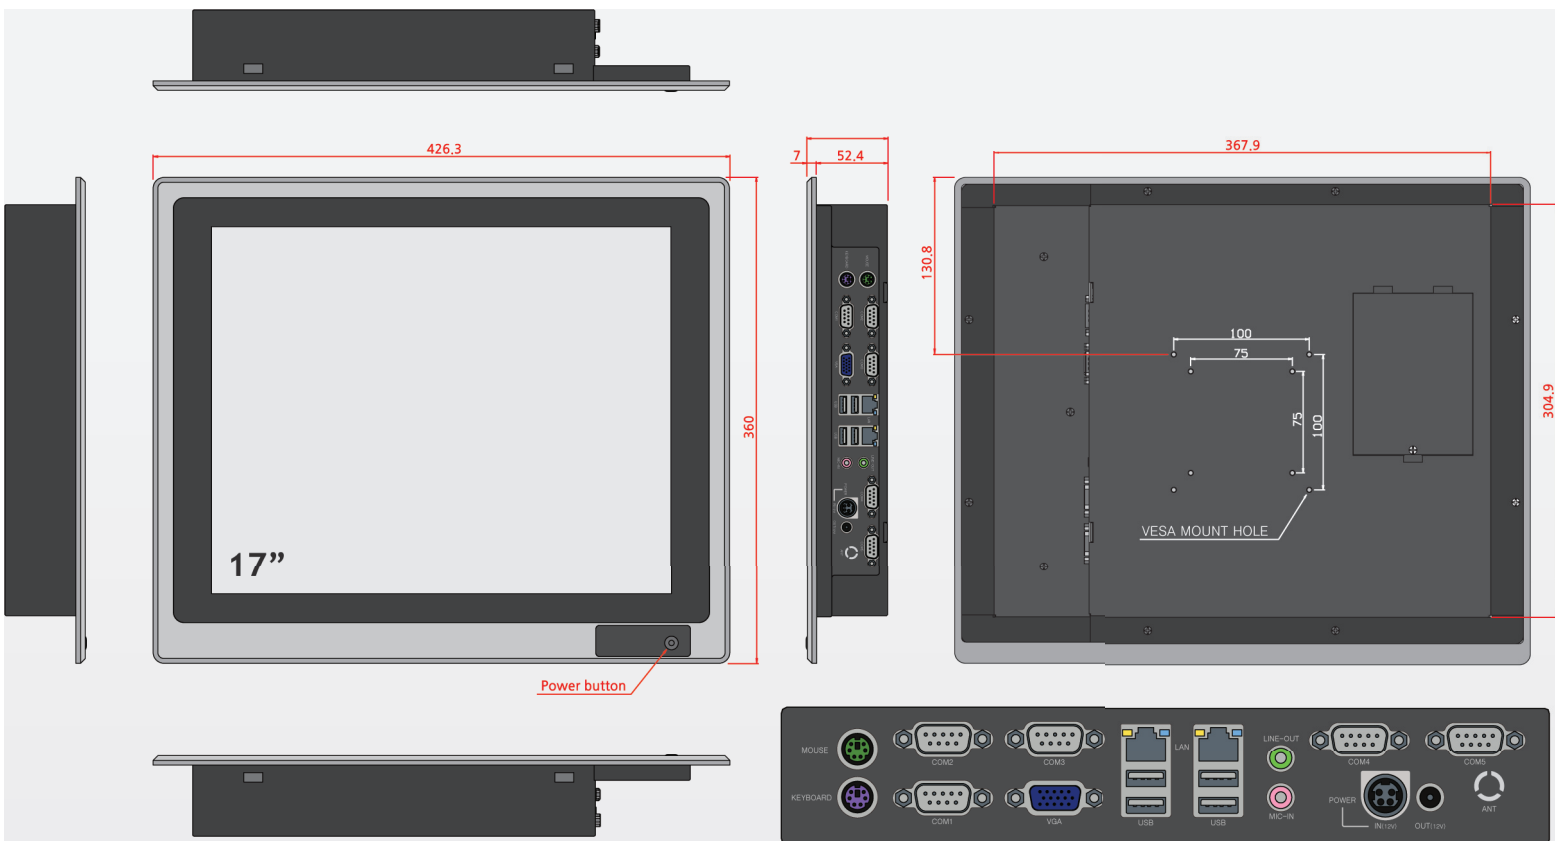

# IPC-A170T

IPC-A170T is powered by Intel® Celeron® 1037U processors for amazing visuals, blazing performance. That's Intel-level performance.

## Key Features

- Front Panel Water Resistant (IP-65)
- Toolless Structure for Easy maintenance (Patentee)
- Intel® Celeron® 1037U processors
- 17" Industrial Panel PC performance

# Dimension

Unit = mm

# Specifications

CPU	Intel® Celeron® 1037U, Dual Core (1.8GHz, 2M Cache)
Chipset	Intel® NM70
Memory	2GB DDR3 1333MHz, SoDIMM (Up to 8GB)
HDD	2.5", SSD 32GB~, m-SATA (32GB~) Support IDE/AHCI mode
Display	17"inch, 1280 X 1024, 24Bit Luminance : 250 cd/m <sup>2</sup> , Backlight : LED
Touch Panel	17", 5-Wire Resistive (True Flat)
VGA	1EA VGA(DSUB15), Intel® HD Graphics 2500
LAN	2 EA (Intel® Gigabit LAN)
Serial (DSUB-9p)	1EA RS-232/422/485 (COM1) 4EA RS-232 (Support Powered COM2/3 by BIOS)
PS/2	2EA (Keyboard / Mouse)
USB	4 EA (I/O) (USB2.0)
Audio	Line-Out, MIC-In, Realtek ALC269 HD2.1 Audio
Speaker	-
Expansion Interface	1EA Full Size m-SATA SATA-II 1EA PCIe (x1)
Cooler & FAN	Fanless
Power Adaptor	60[W] Adaptor Input AC 100~240V/50~60HZ, DC 12V/5A
Dimension(W,H,T)	427 x 360 x 60 (mm)
Weight	5.9kg
OS supported	POSReady7, 2009 / Win XP / Win7 / Win8