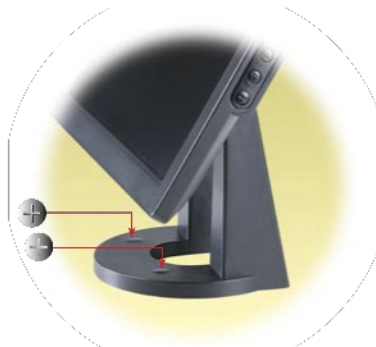

The Versatile P.O.S. 8" TFT LCD Color Monitor

TVS
VIDEO SOLUTION PROVIDER
SINCE 1983

Brilliant Black and OA White
Two Colors Optional

VESA Wall Mounting
Meet VESA Standard
(75x75mm)

Tilt Base (0°~90°)
Tilt Function 0°~90° is
Designed for Different
Viewing Angles of
Various Applications.

Mounting Base
With a Simple Device, The Base
Can be Fixed on Platform Such as
Desktop, POS Machine or Wall.

Features:

- Super compact size and slim design
- Full 8.0" viewing display crisp image
- On screen display easy to use
- Base wall mountable with tilt 90° adjustment
- Add-on base for stability
- Ideal solution for POS and Customer Display Application

Power Switch / Auto Adjustment

The Intelligent One
Touch Key, Automatically
Set Your Monitor to
Optimal Position.

The Versatile P.O.S. 8" TFT LCD Color Monitor

Specification

Model	LP-08Rxxx	
Panel *	Viewing Area	8.0"
	Resolution	800 x 600 SVGA
	Color	262,144
	Viewing Angle	H: 50°, V: 65°, R65°, L65° H: 50°, V: 65°, R65°, L65°
	Response Time Tr/Tf	12/18 ms 10/15 ms
	Contrast Ratio	400:1 500:1
	Brightness	200 cd/m2 350 cd/m2
Video Input	VGA Signal	R/G/B Analog VGA
	Scan Frequencies	H: 40KHz V: 60~75Hz
Control	Power	On / Off with LED Indicator
Power Adaptor	Input	Universal AC 100 ~ 240 V, 50 / 60 Hz
	Output	DC +12 V
Power	Management	VESA DPMS Standard
	Consumption	15W / 1W
Environment	Temperature	0°C ~ 60°C
	Humidity	10% ~ 82%
Weight		1.1kg
Safety & EMI		FCC, CE(CB), CCC, BSMI, UL/CUL
Applications		POS, Banking, ATM, IPC, TML, Web IA, Mini PC, ...etc
Optional		
	Cabinet Color	White or Black

* Panel Spec. depends on MFC

Optional

**Anti-Reflection
Strengthen Glass**

Add-on Base
Swivel 56° from Left to Right

Tilt Base (-5°~90°)
Tilt Adjustment -5°~90°
for Various Applications.

Dimension

With Add-on Base