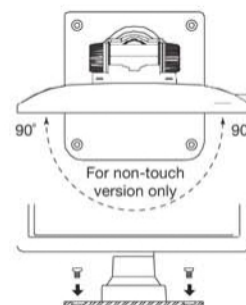

Mounting Base
With a Simple Device, The Base
Can be Fixed on Platform Such as
Desktop, POS Machine or Wall.

Features:

- Super compact size and slim design
- Full 8.0" viewing display crisp image
- On screen display easy to use
- Base wall mountable with tilt 90° adjustment
- Add-on base for stability
- Ideal solution for POS and Customer Display Application

Power Switch / Auto Adjustment

The Intelligent One
Touch Key, Automatically
Set Your Monitor to
Optimal Position.

The Versatile P.O.S. 8" TFT LCD Color Monitor

Specification

Model	LP-08Rxxx	
Panel *	Viewing Area	8.0"
	Resolution	800 x 600 SVGA
	Color	262,144
	Viewing Angle	H: 50°, V: 65°, R65°, L65° H: 50°, V: 65°, R65°, L65°
	Response Time Tr/Tf	12/18 ms 10/15 ms
	Contrast Ratio	400:1 500:1
	Brightness	200 cd/m2 350 cd/m2
Video Input	VGA Signal	R/G/B Analog VGA
	Scan Frequencies	H: 40KHz V: 60~75Hz
Control	Power	On / Off with LED Indicator
Power Adaptor	Input	Universal AC 100 ~ 240 V, 50 / 60 Hz
	Output	DC +12 V
Power	Management	VESA DPMS Standard
	Consumption	15W / 1W
Environment	Temperature	0°C ~ 60°C
	Humidity	10% ~ 82%
Weight		1.1kg
Safety & EMI		FCC, CE(CB), CCC, BSMI, UL/CUL
Applications		POS, Banking, ATM, IPC, TML, Web IA, Mini PC, ...etc
Optional		
	Cabinet Color	White or Black

* Panel Spec. depends on MFC

Optional

**Anti-Reflection
Strengthen Glass**

Add-on Base
Swivel 56° from Left to Right

Tilt Base (-5°~90°)
Tilt Adjustment -5°~90°
for Various Applications.

Dimension

With Add-on Base

Unit:mm

Specification is subject to change without notice. 2008.04