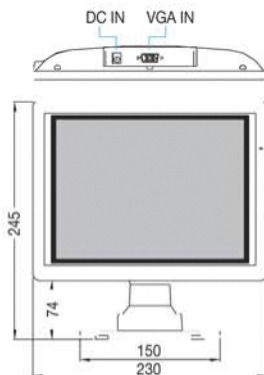

Mounting Base
With a Simple Device, The Base
Can be Fixed on Platform Such as
Desktop, POS Machine or Wall.

Features:

- Super compact size and slim design
- Full 8.0" viewing display crisp image
- On screen display easy to use
- Base wall mountable with tilt 90° adjustment
- Add-on base for stability
- Ideal solution for POS and Customer Display Application

Power Switch / Auto Adjustment

The Intelligent One
Touch Key, Automatically
Set Your Monitor to
Optimal Position.

The Versatile P.O.S. 8" TFT LCD Color Monitor

Specification

Model	LP-08Rxxx	
Panel *	Viewing Area	8.0"
	Resolution	800 x 600 SVGA
	Color	262,144
	Viewing Angle	H: 50°, V: 65°, R65°, L65° H: 50°, V: 65°, R65°, L65°
	Response Time Tr/Tf	12/18 ms 10/15 ms
	Contrast Ratio	400:1 500:1
	Brightness	200 cd/m2 350 cd/m2
Video Input	VGA Signal	R/G/B Analog VGA
	Scan Frequencies	H: 40KHz V: 60~75Hz
Control	Power	On / Off with LED Indicator
Power Adaptor	Input	Universal AC 100 ~ 240 V, 50 / 60 Hz
	Output	DC +12 V
Power	Management	VESA DPMS Standard
	Consumption	15W / 1W
Environment	Temperature	0°C ~ 60°C
	Humidity	10% ~ 82%
Weight		1.1kg
Safety & EMI		FCC, CE(CB), CCC, BSMI, UL/CUL
Applications		POS, Banking, ATM, IPC, TML, Web IA, Mini PC, ...etc
Optional		
	Cabinet Color	White or Black

* Panel Spec. depends on MFC

Optional

**Anti-Reflection
Strengthen Glass**

Add-on Base
Swivel 56° from Left to Right

Tilt Base (-5°~90°)
Tilt Adjustment -5°~90°
for Various Applications.

Dimension

With Add-on Base

Unit:mm

Specification is subject to change without notice. 2008.04