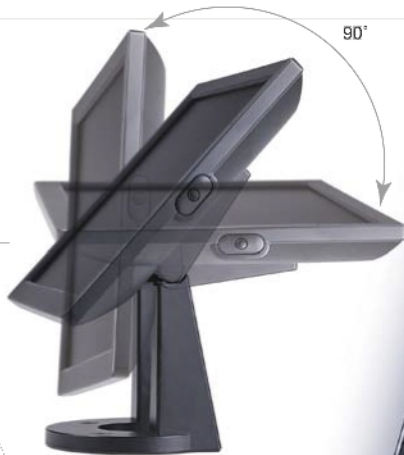

The Versatile P.O.S. 8" TFT LCD Color Monitor

TVS
VIDEO SOLUTION PROVIDER
SINCE 1983

Brilliant Black and OA White
Two Colors Optional

VESA Wall Mounting
Meet VESA Standard
(75x75mm)

Tilt Base (0°~90°)
Tilt Function 0°~90° is
Designed for Different
Viewing Angles of
Various Applications.

Mounting Base
With a Simple Device, The Base
Can be Fixed on Platform Such as
Desktop, POS Machine or Wall.

Features:

- Super compact size and slim design
- Full 8.0" viewing display crisp image
- On screen display easy to use
- Base wall mountable with tilt 90° adjustment
- Add-on base for stability
- Ideal solution for POS and Customer Display Application

Power Switch / Auto Adjustment

The Intelligent One
Touch Key, Automatically
Set Your Monitor to
Optimal Position.

The Versatile P.O.S. 8" TFT LCD Color Monitor

Specification

Model	LP-08Rxxx	
Panel *	Viewing Area	8.0"
	Resolution	800 x 600 SVGA
	Color	262,144
	Viewing Angle	H: 50°, V: 65°, R65°, L65° H: 50°, V: 65°, R65°, L65°
	Response Time Tr/Tf	12/18 ms 10/15 ms
	Contrast Ratio	400:1 500:1
	Brightness	200 cd/m2 350 cd/m2
Video Input	VGA Signal	R/G/B Analog VGA
	Scan Frequencies	H: 40KHz V: 60~75Hz
Control	Power	On / Off with LED Indicator
Power Adaptor	Input	Universal AC 100 ~ 240 V, 50 / 60 Hz
	Output	DC +12 V
Power	Management	VESA DPMS Standard
	Consumption	15W / 1W
Environment	Temperature	0°C ~ 60°C
	Humidity	10% ~ 82%
Weight		1.1kg
Safety & EMI		FCC, CE(CB), CCC, BSMI, UL/CUL
Applications		POS, Banking, ATM, IPC, TML, Web IA, Mini PC, ...etc
Optional		
	Cabinet Color	White or Black

* Panel Spec. depends on MFC

Optional

**Anti-Reflection
Strengthen Glass**

Add-on Base
Swivel 56° from Left to Right

Tilt Base (-5°~90°)
Tilt Adjustment -5°~90°
for Various Applications.

Dimension

With Add-on Base