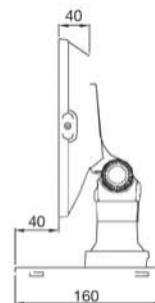

Mounting Base
With a Simple Device, The Base
Can be Fixed on Platform Such as
Desktop, POS Machine or Wall.

Features:

- Super compact size and slim design
- Full 8.0" viewing display crisp image
- On screen display easy to use
- Base wall mountable with tilt 90° adjustment
- Add-on base for stability
- Ideal solution for POS and Customer Display Application

Power Switch / Auto Adjustment

The Intelligent One
Touch Key, Automatically
Set Your Monitor to
Optimal Position.

The Versatile P.O.S. 8" TFT LCD Color Monitor

Specification

Model	LP-08Rxxx	
Panel *	Viewing Area	8.0"
	Resolution	800 x 600 SVGA
	Color	262,144
	Viewing Angle	H: 50°, V: 65°, R65°, L65° H: 50°, V: 65°, R65°, L65°
	Response Time Tr/Tf	12/18 ms 10/15 ms
	Contrast Ratio	400:1 500:1
	Brightness	200 cd/m2 350 cd/m2
Video Input	VGA Signal	R/G/B Analog VGA
	Scan Frequencies	H: 40KHz V: 60~75Hz
Control	Power	On / Off with LED Indicator
Power Adaptor	Input	Universal AC 100 ~ 240 V, 50 / 60 Hz
	Output	DC +12 V
Power	Management	VESA DPMS Standard
	Consumption	15W / 1W
Environment	Temperature	0°C ~ 60°C
	Humidity	10% ~ 82%
Weight		1.1kg
Safety & EMI		FCC, CE(CB), CCC, BSMI, UL/CUL
Applications		POS, Banking, ATM, IPC, TML, Web IA, Mini PC, ...etc
Optional		
	Cabinet Color	White or Black

* Panel Spec. depends on MFC

Optional

**Anti-Reflection
Strengthen Glass**

Add-on Base
Swivel 56° from Left to Right

Tilt Base (-5°~90°)
Tilt Adjustment -5°~90°
for Various Applications.

Dimension

With Add-on Base

Unit:mm

Specification is subject to change without notice. 2008.04