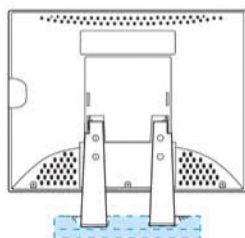

Mounting Base
With a Simple Device, The Base
Can be Fixed on Platform Such as
Desktop, POS Machine or Wall.

Features:

- Super compact size and slim design
- Full 8.0" viewing display crisp image
- On screen display easy to use
- Base wall mountable with tilt 90° adjustment
- Add-on base for stability
- Ideal solution for POS and Customer Display Application

Power Switch / Auto Adjustment

The Intelligent One
Touch Key, Automatically
Set Your Monitor to
Optimal Position.

The Versatile P.O.S. 8" TFT LCD Color Monitor

Specification

Model	LP-08Rxxx	
Panel *	Viewing Area	8.0"
	Resolution	800 x 600 SVGA
	Color	262,144
	Viewing Angle	H: 50°, V: 65°, R65°, L65° H: 50°, V: 65°, R65°, L65°
	Response Time Tr/Tf	12/18 ms 10/15 ms
	Contrast Ratio	400:1 500:1
	Brightness	200 cd/m2 350 cd/m2
Video Input	VGA Signal	R/G/B Analog VGA
	Scan Frequencies	H: 40KHz V: 60~75Hz
Control	Power	On / Off with LED Indicator
Power Adaptor	Input	Universal AC 100 ~ 240 V, 50 / 60 Hz
	Output	DC +12 V
Power	Management	VESA DPMS Standard
	Consumption	15W / 1W
Environment	Temperature	0°C ~ 60°C
	Humidity	10% ~ 82%
Weight		1.1kg
Safety & EMI		FCC, CE(CB), CCC, BSMI, UL/CUL
Applications		POS, Banking, ATM, IPC, TML, Web IA, Mini PC, ...etc
Optional		
	Cabinet Color	White or Black

* Panel Spec. depends on MFC

Optional

**Anti-Reflection
Strengthen Glass**

Add-on Base
Swivel 56° from Left to Right

Tilt Base (-5°~90°)
Tilt Adjustment -5°~90°
for Various Applications.

Dimension

With Add-on Base