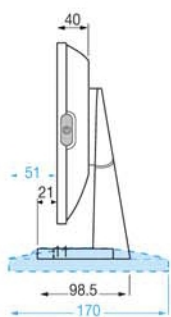

Mounting Base
With a Simple Device, The Base
Can be Fixed on Platform Such as
Desktop, POS Machine or Wall.

Features:

- Super compact size and slim design
- Full 8.0" viewing display crisp image
- On screen display easy to use
- Base wall mountable with tilt 90° adjustment
- Add-on base for stability
- Ideal solution for POS and Customer Display Application

Power Switch / Auto Adjustment

The Intelligent One
Touch Key, Automatically
Set Your Monitor to
Optimal Position.

The Versatile P.O.S. 8" TFT LCD Color Monitor

Specification

Model	LP-08Rxxx	
Panel *	Viewing Area	8.0"
	Resolution	800 x 600 SVGA
	Color	262,144
	Viewing Angle	H: 50°, V: 65°, R65°, L65° H: 50°, V: 65°, R65°, L65°
	Response Time Tr/Tf	12/18 ms 10/15 ms
	Contrast Ratio	400:1 500:1
	Brightness	200 cd/m2 350 cd/m2
Video Input	VGA Signal	R/G/B Analog VGA
	Scan Frequencies	H: 40KHz V: 60~75Hz
Control	Power	On / Off with LED Indicator
Power Adaptor	Input	Universal AC 100 ~ 240 V, 50 / 60 Hz
	Output	DC +12 V
Power	Management	VESA DPMS Standard
	Consumption	15W / 1W
Environment	Temperature	0°C ~ 60°C
	Humidity	10% ~ 82%
Weight		1.1kg
Safety & EMI		FCC, CE(CB), CCC, BSMI, UL/CUL
Applications		POS, Banking, ATM, IPC, TML, Web IA, Mini PC, ...etc
Optional		
	Cabinet Color	White or Black

* Panel Spec. depends on MFC

Optional

**Anti-Reflection
Strengthen Glass**

Add-on Base
Swivel 56° from Left to Right

Tilt Base (-5°~90°)
Tilt Adjustment -5°~90°
for Various Applications.

Dimension

With Add-on Base

Unit:mm

Specification is subject to change without notice. 2008.04