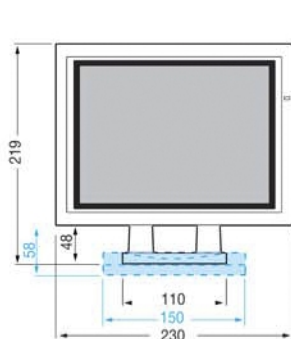

Mounting Base
With a Simple Device, The Base
Can be Fixed on Platform Such as
Desktop, POS Machine or Wall.

Features:

- Super compact size and slim design
- Full 8.0" viewing display crisp image
- On screen display easy to use
- Base wall mountable with tilt 90° adjustment
- Add-on base for stability
- Ideal solution for POS and Customer Display Application

Power Switch / Auto Adjustment

The Intelligent One
Touch Key, Automatically
Set Your Monitor to
Optimal Position.

The Versatile P.O.S. 8" TFT LCD Color Monitor

Specification

Model	LP-08Rxxx	
Panel *	Viewing Area	8.0"
	Resolution	800 x 600 SVGA
	Color	262,144
	Viewing Angle	H: 50°, V: 65°, R65°, L65° H: 50°, V: 65°, R65°, L65°
	Response Time Tr/Tf	12/18 ms 10/15 ms
	Contrast Ratio	400:1 500:1
	Brightness	200 cd/m2 350 cd/m2
Video Input	VGA Signal	R/G/B Analog VGA
	Scan Frequencies	H: 40KHz V: 60~75Hz
Control	Power	On / Off with LED Indicator
Power Adaptor	Input	Universal AC 100 ~ 240 V, 50 / 60 Hz
	Output	DC +12 V
Power	Management	VESA DPMS Standard
	Consumption	15W / 1W
Environment	Temperature	0°C ~ 60°C
	Humidity	10% ~ 82%
Weight		1.1kg
Safety & EMI		FCC, CE(CB), CCC, BSMI, UL/CUL
Applications		POS, Banking, ATM, IPC, TML, Web IA, Mini PC, ...etc
Optional		
	Cabinet Color	White or Black

* Panel Spec. depends on MFC

Optional

**Anti-Reflection
Strengthen Glass**

Add-on Base
Swivel 56° from Left to Right

Tilt Base (-5°~90°)
Tilt Adjustment -5°~90°
for Various Applications.

Dimension

With Add-on Base